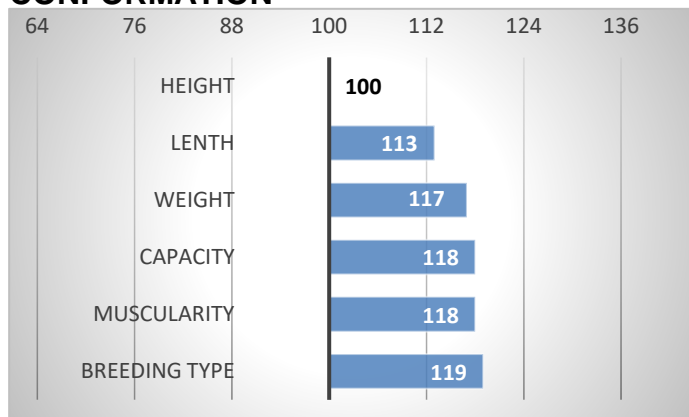

GROWTH

CALVES 54

HERDS 15

CONFORMATION

Garfield started the performance test in Aalestrup test station (Denmark) having a weight 416 kg in 225 days of age and finished it with 759 kg in 365 days of age. His daily gain in the test was 2,450 g. It was Danish National record!

PERFORMANCE TEST

weight 120 d	-- kg
weight 225 d.	416 kg
weight 365 d	759 kg
daily gain in test	2450 g
daily g. since birth	-- g

EXTERIOR EVALUATION

Frame			Body capacity			Muscularity			Breeding type	Total
VT	DT	HM	PŠ	HH	DZ	PL	HŘ	ZÁ		
9	8	10	7	8	7	7	8	7	8	79