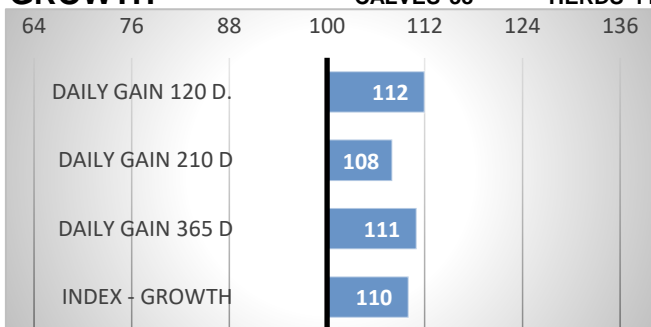

9/2024

GROWTH

CALVES 38

HERDS 11

CONFORMATION

Godske started the test at the performance test station in Aalestrup (Denmark) at 225 days of age with a weight 433 kg. His weight was 757 kg in the end of the test in 365 days of age. His daily gain was 2314 g. This result is 10 % above average result of tested bulls.