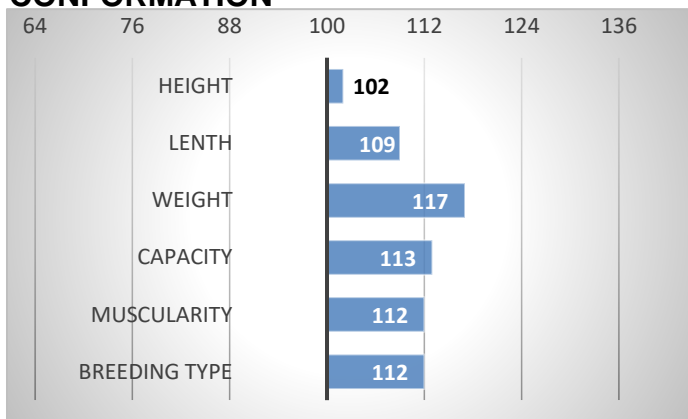

9/2024

GROWTH

CALVES 38

HERDS 11

CONFORMATION

Godske started the test at the performance test station in Aalestrup (Denmark) at 225 days of age with a weight 433 kg. His weight was 757 kg in the end of the test in 365 days of age. His daily gain was 2314 g. This result is 10 % above average result of tested bulls.

He produces easy calving daughters (RBV 105).

PERFORMANCE TEST

weight 120 d	-- kg
weight 225 d.	433 kg
weight 365 d	757 kg
daily gain in test	2314 g
daily g. since birth	-- g

EXTERIOR EVALUATION

Frame			Body capacity			Muscularity			Breeding type	Total
VT	DT	HM	PŠ	HH	DZ	PL	HŘ	ZÁ		
7	8	10	8	8	7	8	8	7	8	79

acronymes: VT - height, DT - length, HM - weight, PŠ - chest width, HH - chest depth, DZ - pelvis length, PL - shoulder, HŘ - top line, ZÁ - Thigs

AMAZING PERFORMANCE TEST RESULTS