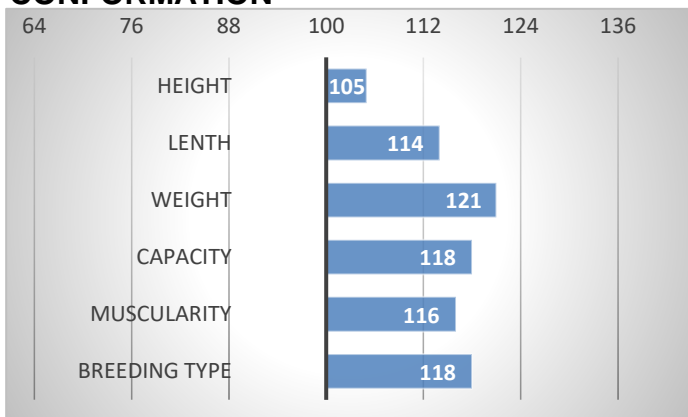

GROWTH

CALVES 65

HERDS 14

CONFORMATION

Urquells father Don Leon P, a sire imported from Denmark, has got German-Canadian pedigree.

Urquell was tested on performance test station and his exterior was awarded by 83 points!

Urquell reached 704 kg in one year of age!

EXTERIOR EVALUATION										
Frame			Body capacity			Muscularity			Breeding type	Total
VT	DT	HM	PŠ	HH	DZ	PL	HŘ	ZÁ		
9	8	10	8	8	8	7	8	8	9	83

acronyms: VT - height, DT - length, HM - weight, PŠ - chest width, HH - chest depth, DZ - pelvis length, PL - shoulder, HŘ - top line, ZÁ - Thigs

PERFORMANCE TEST

weight 120 d	252 kg
weight 210 d.	408 kg
weight 365 d	708 kg
daily gain in test	2250 g
daily g. since birth	1836 g

GROWTH, DAILY GAIN IN TEST AND CONFORMATION