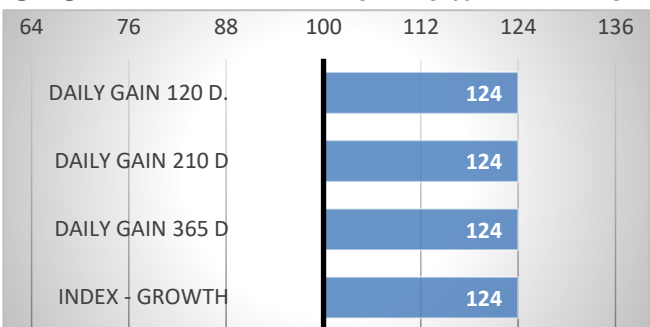

GROWTH

CALVES 65

HERDS 14

CONFORMATION

Urquells father Don Leon P, a sire imported from Denmark, has got German-Canadian pedigree.

Urquell was tested on performance test station and his exterior was awarded by 83 points!

Urquell reached 704 kg in one year of age!

EXTERIOR EVALUATION										
Frame			Body capacity			Muscularity			Breeding type	Total
VT	DT	HM	PŠ	HH	DZ	PL	HŘ	ZÁ		
9	8	10	8	8	8	7	8	8	9	83

acronyms: VT - height, DT - length, HM - weight, PŠ - chest width, HH - chest depth, DZ - pelvis length, PL - shoulder, HŘ - top line, ZÁ - Thigs

PERFORMANCE TEST

weight 120 d	252 kg
weight 210 d.	408 kg
weight 365 d	708 kg
daily gain in test	2250 g
daily g. since birth	1836 g

GROWTH, DAILY GAIN IN TEST AND CONFORMATION