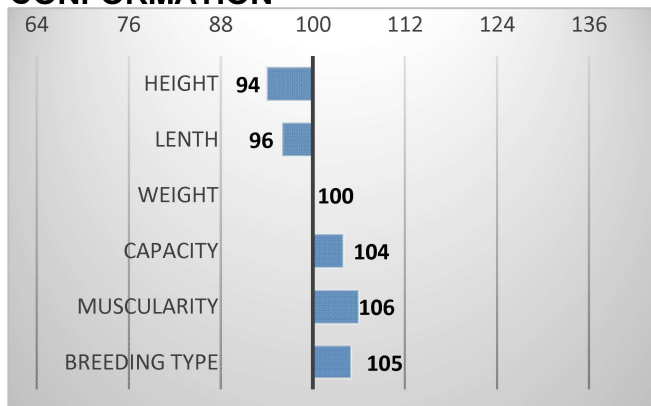

CONFORMATION

EXTERIOR EVALUATION

Frame			Body capacity			Muscularity			Breeding type	Total
VT	DT	HM	PŠ	HH	DZ	PL	HŘ	ZÁ		
6	8	6	7	9	7	7	7	7	7	71

acronyms: VT - height, DT - length, HM - weight, PŠ - chest width, HH - chest depth, DZ - pelvis length, PL - shoulder, HŘ - top line, ZÁ - Thigs

PERFORMANCE TEST

weight 120 d	--- kg
weight 210 d.	--- kg
weight 365 d	--- kg
daily gain in test	--- g
daily g. since birth	--- g

TO BEEF ON DAIRY SYSTEM EASY CALVING