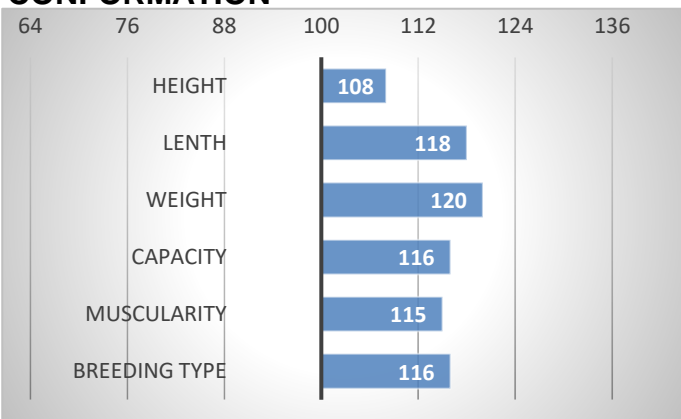

CONFORMATION

Circuit P finished the performance test in Osik with 682 kg in 365 days and daily gain 1675 g. His exterior was awarded by 82 points.

EXTERIOR EVALUATION

Frame			Body capacity			Muscularity			Breeding type	Total
VT	DT	HM	PŠ	HH	DZ	PL	HŘ	ZÁ		
9	9	10	7	9	7	8	8	7	8	82

acronyms: VT - height , DT - length, HM - weight, PŠ - chest width, HH - chest depth, DZ - pelvis length, PL - shoulder, HŘ - top line, ZÁ - Thigs

PERFORMANCE TEST

weight 120 d	260	kg
weight 210 d.	390	kg
weight 365 d	682	kg
daily gain in test	1675	g
daily g. since birth	1692	g

GROWTH AND CONFORMATION