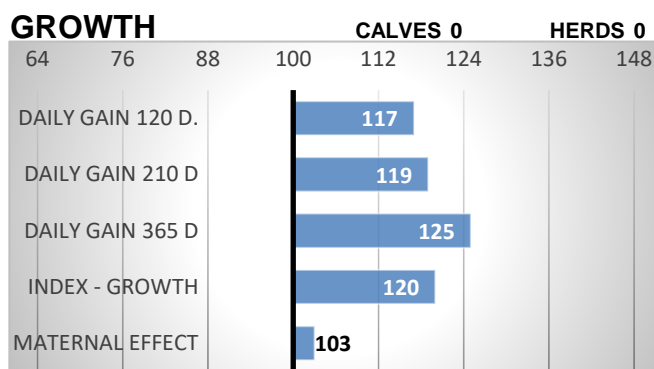

MASNÝ SIMENTÁL / BEEF SIMMENTAL

BRANO V

ZMS 669

born: 25.12.2015

breeder: Vsacko Hovězí,a.s.

PEDIGREE

ZÁŽEH z Nové Vody PP
ZMS-180 CZ 640256071
P
CZ174552972

Urban PP ZSI-844

Renata Agro
Mollegaard BARRIT P ZSI-444
CZ116557981 P

CALVING

RELATIVE BREEDING VALUES - CZE 9/2024

CONFORMATION

Brano P has got famous Danish ancestors in his pedigree. His paternal grandsire Urban PP has got BV for growth 129 and he is a son of Danish Lykke Dixie PP. Brano P has got Danish pedigree also from the maternal side.

PERFORMANCE TEST

weight 120 d	250 kg
weight 210 d.	418 kg
weight 365 d	673 kg
daily gain in test	-- g
daily g. since birth	1738 g

EXTERIOR EVALUATION

Frame			Body capacity			Muscularity			Breeding type	Total
VT	DT	HM	PŠ	HH	DZ	PL	HŘ	ZÁ		
10	7	10	7	7	7	7	7	6	7	75