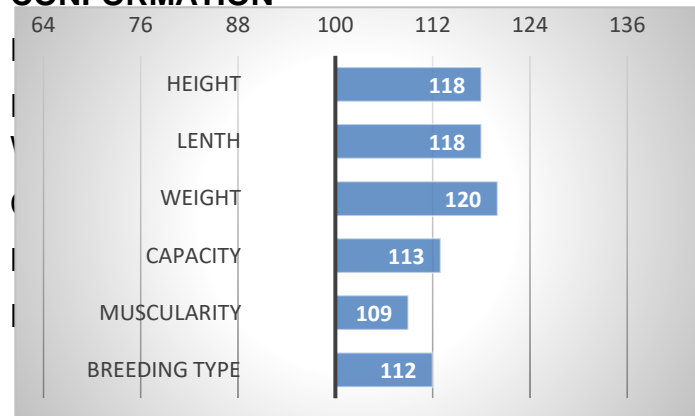

Renata Agro
Mollegaard BARRIT P ZSI-444
CZ116557981 P

CALVING

RELATIVE BREEDING VALUES - CZE 9/2024

CONFORMATION

Brano P has got famous Danish ancestors in his pedigree. His paternal grandsire Urban PP has got BV for growth 129 and he is a son of Danish Lykke Dixie PP. Brano P has got Danish pedigree also from the maternal side.

PERFORMANCE TEST

weight 120 d	250 kg
weight 210 d.	418 kg
weight 365 d	673 kg
daily gain in test	-- g
daily g. since birth	1738 g

EXTERIOR EVALUATION

Frame			Body capacity			Muscularity			Breeding type	Total
VT	DT	HM	PŠ	HH	DZ	PL	HŘ	ZÁ		
10	7	10	7	7	7	7	7	6	7	75