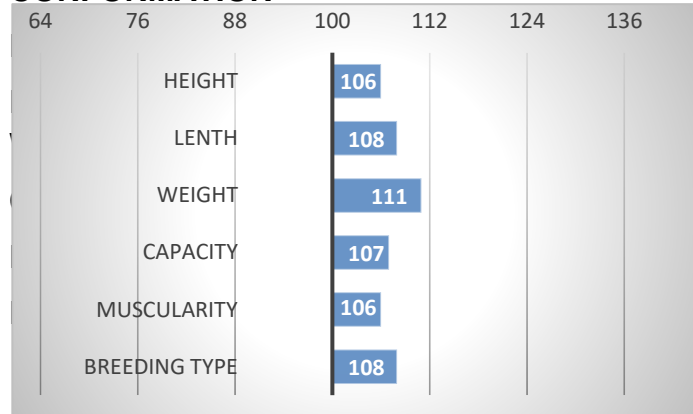

CONFORMATION

Balthazar is balanced and framed sire. Especially his muscularity and capacity are amazing.

EXTERIOR EVALUATION										
Frame			Body capacity			Muscularity			Breeding type	Total
VT	DT	HM	PŠ	HH	DZ	PL	HŘ	ZÁ		
9	8	10	8	8	7	8	8	7	8	81

acronymes: VT - height , DT - length, HM - weight, PŠ - chest width, HH - chest depth, DZ - pelvis length, PL - shoulder, HŘ - top line, ZÁ - Thigs

PERFORMANCE TEST

weight 120 d	260 kg
weight 210 d.	372 kg
weight 365 d	655 kg
daily gain in test	2150 g
daily g. since birth	1733 g

100 % POLLED CALVES
FRAME DAILY GAIN IN TEST 2150 G