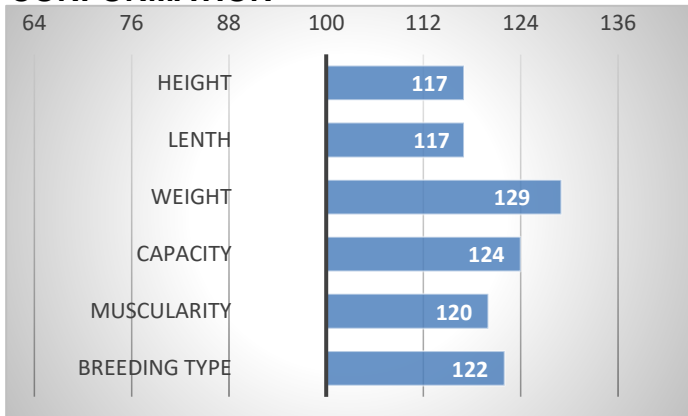

CONFORMATION

Atila P with his linear evaluation of exterior of 80 points belongs to the top of Beef Simmental breed. Maternal grandsire Bovet Iglu has got US pedigree.

EXTERIOR EVALUATION										
Frame			Body capacity			Muscularity			Breeding type	Total
VT	DT	HM	PŠ	HH	DZ	PL	HŘ	ZÁ		
9	8	10	8	8	7	8	7	7	8	80

acronymes: VT - height, DT - length, HM - weight, PŠ - chest width, HH - chest depth, DZ - pelvis length, PL - shoulder, HŘ - top line, ZÁ - Thigs

PERFORMANCE TEST

weight 120 d	227 kg
weight 210 d.	389 kg
weight 365 d	731 kg
daily gain in test	2041 g
daily g. since birth	1860 g

WEIGHT IN 365 DAYS - 731 kg!
CAPACITY MUSCULARITY