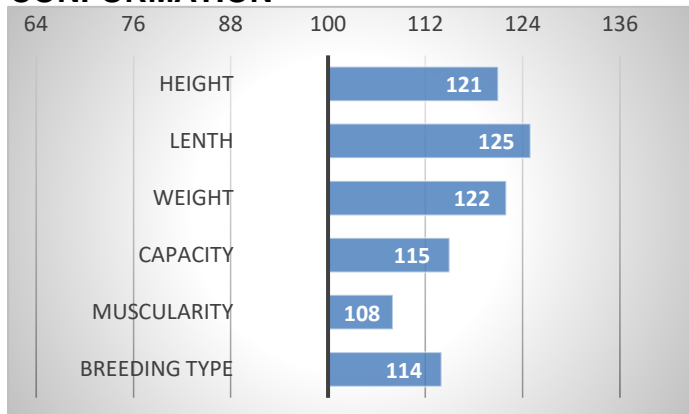

12/2024

GROWTH

CALVES 30

HERDS 8

CONFORMATION

Zorro PP passed the performance test in Osik with daily gain 2,341 g!!!

Zorro is used also by German breeders.

PERFORMANCE TEST

weight 120 d	230 kg
weight 210 d.	375 kg
weight 365 d	646 kg
daily gain in test	2341 g
daily g. since birth	1703 g

EXTERIOR EVALUATION

Frame			Body capacity			Muscularity			Breeding type	Total
VT	DT	HM	PŠ	HH	DZ	PL	HŘ	ZÁ		
10	8	10	7	8	7	7	7	6	7	77