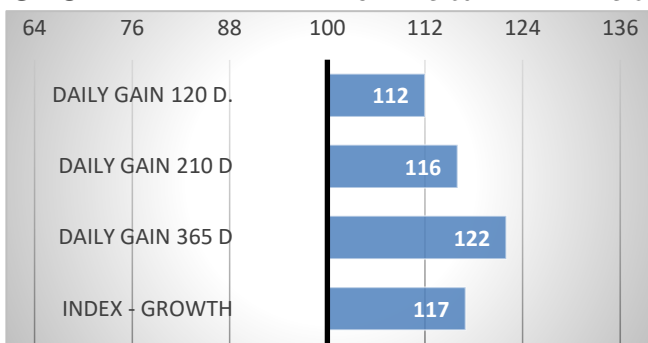

12/2024

GROWTH

CALVES 30

HERDS 8

CONFORMATION

Zorro PP passed the performance test in Osik with daily gain 2,341 g!!!

Zorro is used also by German breeders.

PERFORMANCE TEST