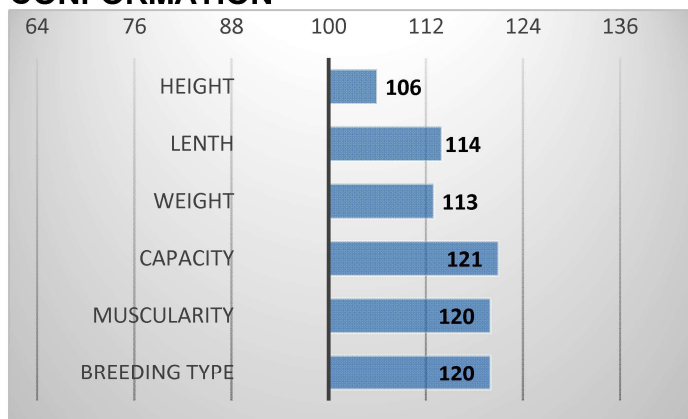

RELATIVE BREEDENG VALUES - CZE

12/2022

GROWTH

CALVES 77 HERDS 22

CONFORMATION

Arab offers super growth and potential for maternal quality (RBV 105, 0 daughters).

Father Star Red Tego has got an excellent BV for growth in direct effect 121.

Dam grandsire Kuna RED excels with BV for maternal effect 114 (31 daughters after calving).

EXTERIOR EVALUATION										
Frame			Body capacity			Muscularity			Breeding type	Total
VT	DT	HM	PŠ	HH	DZ	PL	HŘ	ZÁ		
7	8	8	7	8	7	8	8	8	8	77