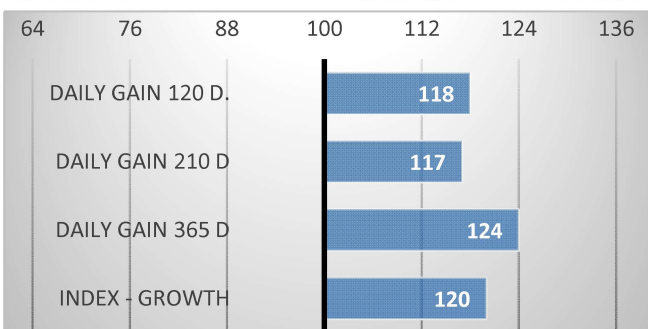

RELATIVE BREEDENG VALUES - CZE

12/2022

GROWTH

CALVES 77 HERDS 22

CONFORMATION

Arab offers super growth and potential for maternal quality (RBV 105, 0 daughters).

Father Star Red Tego has got an excellent BV for growth in direct effect 121.

Dam grandsire Kuna RED excels with BV for maternal effect 114 (31 daughters after calving).

EXTERIOR EVALUATION										
Frame			Body capacity			Muscularity			Breeding type	Total
VT	DT	HM	PŠ	HH	DZ	PL	HŘ	ZÁ		
7	8	8	7	8	7	8	8	8	8	77