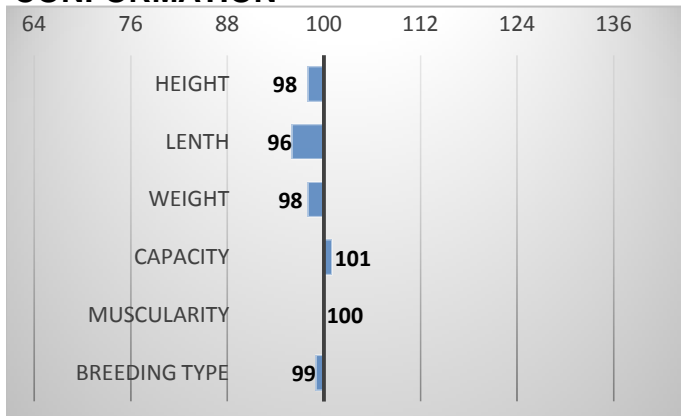

Melodie

Nightflyer

Hirchel

CALVING

RELATIVE BREEDING VALUES - CZE 9/2023

GROWTH

CALVES 47

HERDS 19

CONFORMATION

EXTERIOR EVALUATION

Frame			Body capacity			Muscularity			Breeding type	Total
VT	DT	HM	PŠ	HH	DZ	PL	HŘ	ZÁ		
10	9	9	8	9	9	9	9	10	10	92

acronymes: VT - height , DT - length, HM - weight, PŠ - chest width, HH - chest depth, DZ - pelvis length, PL - shoulder, HŘ - top line, ZÁ - Thigs