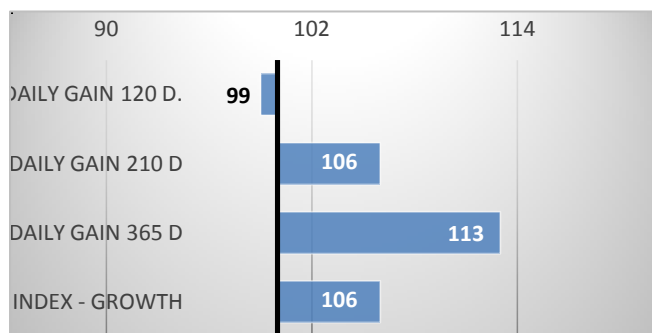

Melodie

Nightflyer

Hirchel

CALVING

RELATIVE BREEDING VALUES - CZE 9/2023

GROWTH

CALVES 47

HERDS 19

CONFORMATION

EXTERIOR EVALUATION

Frame			Body capacity			Muscularity			Breeding type	Total
VT	DT	HM	PŠ	HH	DZ	PL	HŘ	ZÁ		
10	9	9	8	9	9	9	9	10	10	92

acronymes: VT - height , DT - length, HM - weight, PŠ - chest width, HH - chest depth, DZ - pelvis length, PL - shoulder, HŘ - top line, ZÁ - Thigs