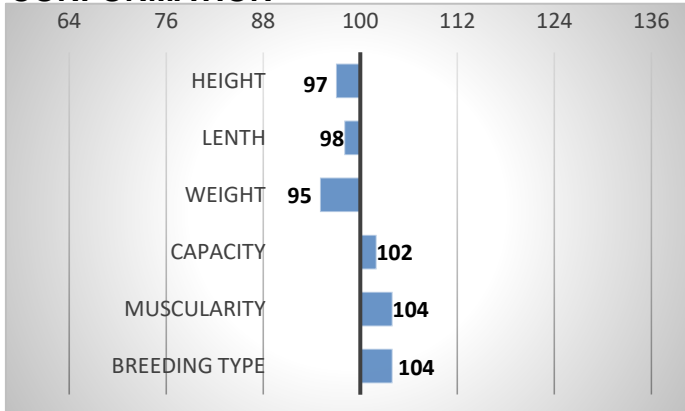

CALVING

RELATIVE BREEDING VALUES - CZE

12/2024

GROWTH

CONFORMATION

Compact, well muscled bull.
Two famous Belgian sires in his pedigree.

Breeding type. Ideal for crossing.

PERFORMANCE TEST

weight 120 d	171 kg
weight 210 d.	282 kg
weight 365 d	484 kg
daily gain in test	1450 g
daily g. since birth	1199 g

EXTERIOR EVALUATION

Frame			Body capacity			Muscularity			Breeding type	Total
VT	DT	HM	PŠ	HH	DZ	PL	HŘ	ZÁ		
7	6	8	6	6	8	6	6	7	8	67