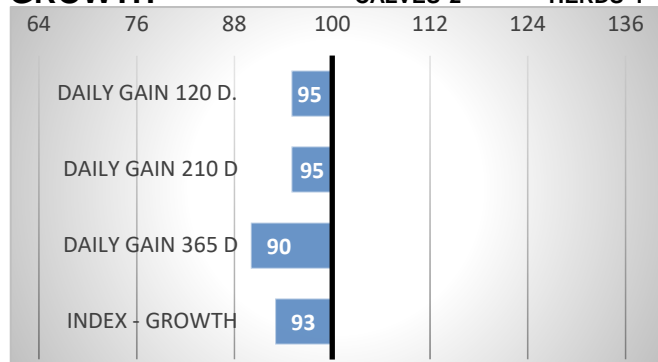

CALVING

RELATIVE BREEDING VALUES - CZE

12/2024

GROWTH

CONFORMATION

Compact, well muscled bull.
Two famous Belgian sires in his pedigree.

Breeding type. Ideal for crossing.

PERFORMANCE TEST

weight 120 d	171 kg
weight 210 d.	282 kg
weight 365 d	484 kg
daily gain in test	1450 g
daily g. since birth	1199 g

EXTERIOR EVALUATION

Frame			Body capacity			Muscularity			Breeding type	Total
VT	DT	HM	PŠ	HH	DZ	PL	HŘ	ZÁ		
7	6	8	6	6	8	6	6	7	8	67