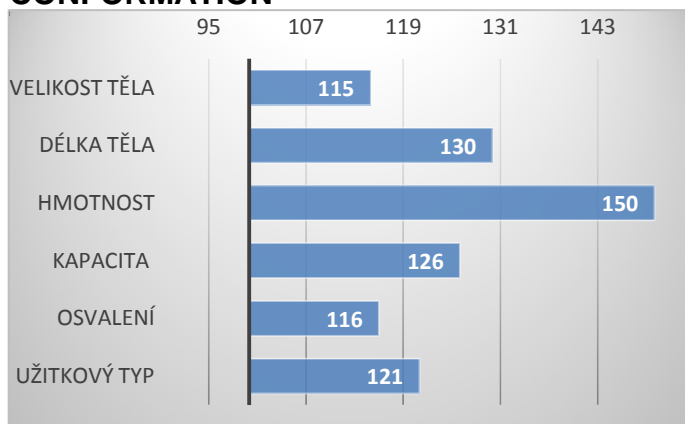

### CALVING

### RELATIVE BREEDING VALUES - CZE

9/2023

CALVES 0

HERDS 1

### CONFORMATION

Royal was also purchased at the 2021 Sommet elevage show.

He is a son of the insemination bull Luminieux, his dam Judith is a show champion. He is a very expressive bull with a large frame, above average growth potential and great muscling.