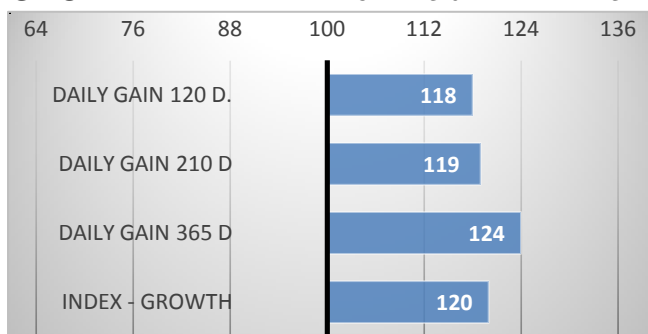

12/2023

GROWTH

CALVES 0 HERDS 1

CONFORMATION

Gral is a bull with excellent breeding value for ease of calving 118! Like his sire Baron, he can be used on heifers. Compared to his sire, he offers better body capacity and a larger body frame. Gral has desirable coat color and we expect very good growth from his progeny. In the dam's pedigree we find the top sires Vingegaard Rocky and Lykke Colombus.