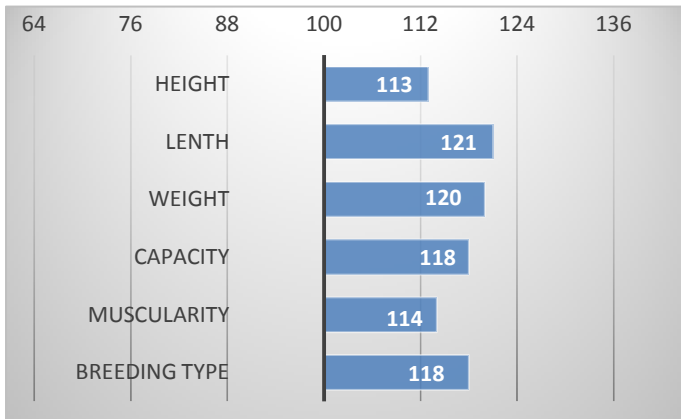

P*

CZ 721824961

Sogárd Amír P

Hanča Ležnická P

Trenér FHB P

Tina z Kroměšína

CALVING

RELATIVE BREEDING VALUES - CZE

12/2023

GROWTH

CALVES 0 HERDS 1

CONFORMATION

Gral is a bull with excellent breeding value for ease of calving 118! Like his sire Baron, he can be used on heifers. Compared to his sire, he offers better body capacity and a larger body frame. Gral has desirable coat color and we expect very good growth from his progeny. In the dam's pedigree we find the top sires Vingegaard Rocky and Lykke Colombus.

PERFORMANCE TEST

weight 120 d	221 kg
weight 210 d.	355 kg
weight 365 d	645 kg
daily gain in test	1941 g
daily g. since birth	1659 g

EXTERIOR EVALUATION

Frame			Body capacity			Muscularity			Breeding type	Total
VT	DT	HM	PŠ	HH	DZ	PL	HŘ	ZÁ		
7	8	10	7	8	7	7	7	6	7	74