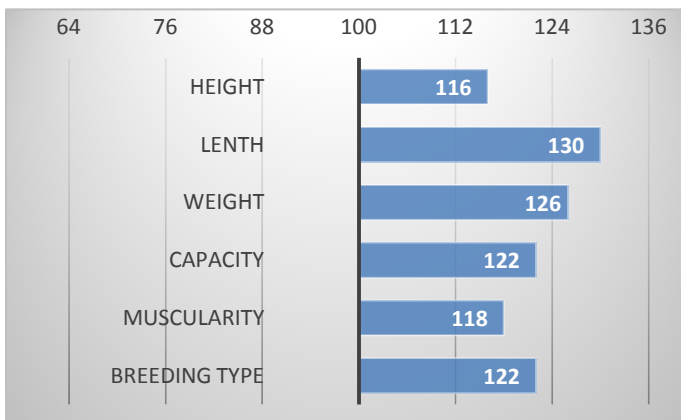

CALVES 51 HERDS 16

CONFORMATION

Flop Agrochyt PP is homozygously polled bull (100% polled calves) and he is historically first bull sold from Czechia to Great Britain, where he was bought with excellent and very famous Kilbride Farm Simmentals.

He was awarded by 84 points for exterior and it's needed to say that he was only 13 months old at the time of selection for breeding.

He had 282 kg in 120 days, 455 kg in 210 days and 766 kg in one year.

PERFORMANCE TEST

weight 120 d	282 kg
weight 210 d.	455 kg
weight 365 d	766 kg
daily gain in test	1850 g
daily g. since birth	1924 g

EXTERIOR EVALUATION

Frame			Body capacity			Muscularity			Breeding type	Total
VT	DT	HM	PŠ	HH	DZ	PL	HŘ	ZÁ		
10	9	10	8	8	8	8	8	7	8	84