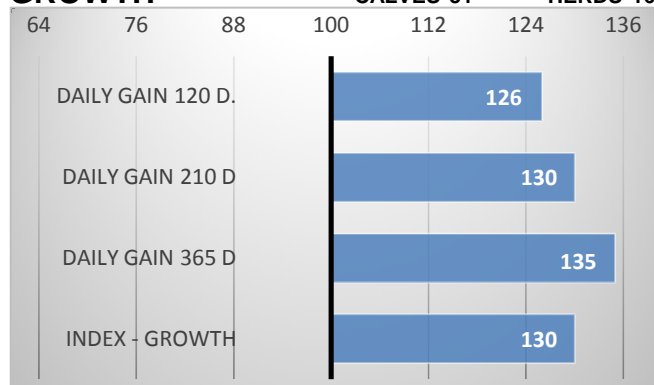

CALVES 51 HERDS 16

CONFORMATION

Flop Agrochyt PP is homozygously polled bull (100% polled calves) and he is historically first bull sold from Czechia to Great Britain, where he was bought with excellent and very famous Kilbride Farm Simmentals.

He was awarded by 84 points for exterior and it's needed to say that he was only 13 months old at the time of selection for breeding.

He had 282 kg in 120 days, 455 kg in 210 days and 766 kg in one year.

PERFORMANCE TEST

weight 120 d	282 kg
weight 210 d.	455 kg
weight 365 d	766 kg
daily gain in test	1850 g
daily g. since birth	1924 g

EXTERIOR EVALUATION

Frame			Body capacity			Muscularity			Breeding type	Total
VT	DT	HM	PŠ	HH	DZ	PL	HŘ	ZÁ		
10	9	10	8	8	8	8	8	7	8	84