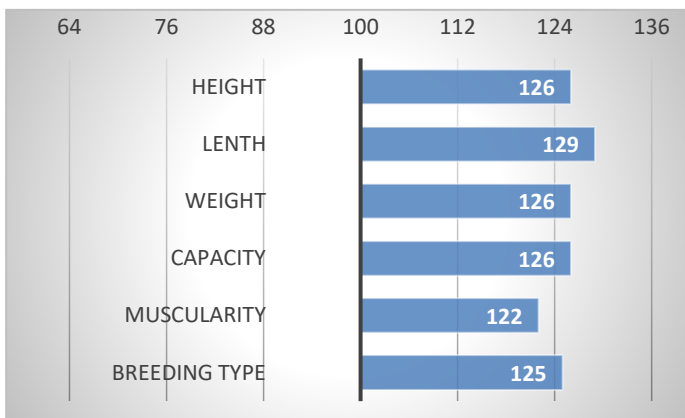

CONFORMATION

Dubler comes from Mr. Talafous' herd. His weight in 365 days was 673 kg and he received 81 pts for exterior.

His father comes from Denmark, dam grandsire Rocket was Canadian insemination bull.

Dubler shows outstanding muscularity of top line and hind quarters.

PERFORMANCE TEST

weight 120 d	206 kg
weight 210 d.	365 kg
weight 365 d	673 kg
daily gain in test	1800 g
daily g. since birth	1711 g

EXTERIOR EVALUATION

Frame			Body capacity			Muscularity			Breeding type	Total
VT	DT	HM	PŠ	HH	DZ	PL	HŘ	ZÁ		
9	8	10	7	8	8	7	8	8	8	81

acronyms: VT - height , DT - length, HM - weight, PŠ - chest width, HH - chest depth, DZ - pelvis length, PL - shoulder, HŘ - top line, ZÁ - Thigs

OUTSTANDING MUSCULARITY OF HIND QUARTERS