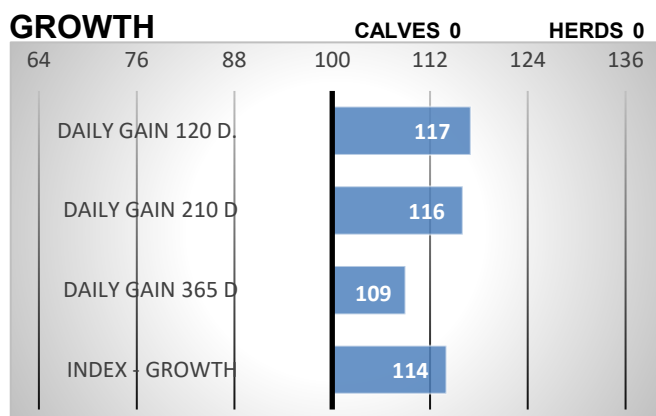

MASNÝ SIMENTÁL / BEEF SIMMENTAL

IDOL PP ZSM 026

born: 06.10.2023

breeder: Agrochyt s.r.o.Mohelno

PEDIGREE

GINGO Agrochyt P
ISI-935
Adriana Agrochyt P

Dingo Agrochyt P
Norma Vodňanská P
CAMPARI PP
Linda Šumavská R

CALVING

RELATIVE BREEDING VALUES - CZE

12/2025

Idol PP is a great frame bull that will be suitable for cows to produce exceptional daughters for herd renewal. Idol is a brother to the bull Drak Agrochyt PP, who stands out especially for the maternal qualities of his daughters. His sire is the show bull Gingo Agrochyt P.

CONFORMATION

Idol at one year of age reached a weight of 726 kg and an exterior score of 88 points.

PERFORMANCE TEST

weight 120 d	281 kg
weight 210 d.	456 kg
weight 365 d	726 kg
daily gain in test	1600 g
daily g. since birth	1759 g