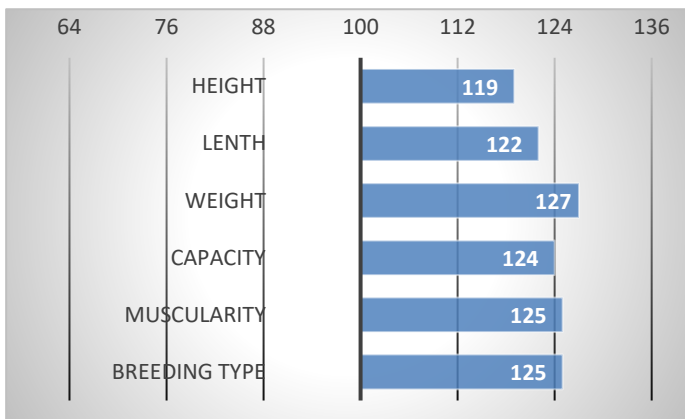

CALVING

RELATIVE BREEDING VALUES - CZE

12/2025

Idol PP is a great frame bull that will be suitable for cows to produce exceptional daughters for herd renewal. Idol is a brother to the bull Drak Agrochyt PP, who stands out especially for the maternal qualities of his daughters. His sire is the show bull Gingo Agrochyt P.

CONFORMATION

Idol at one year of age reached a weight of 726 kg and an exterior score of 88 points.

PERFORMANCE TEST

weight 120 d	281 kg
weight 210 d.	456 kg
weight 365 d	726 kg
daily gain in test	1600 g
daily g. since birth	1759 g